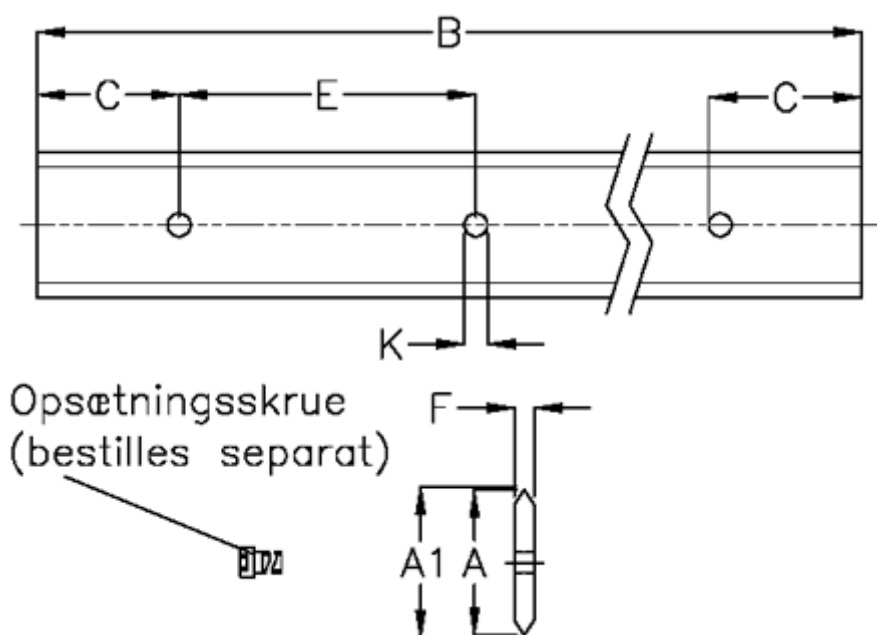

Data Sheet

Article number: 059121356

Description: Hepco SL2 spacer slide
SS MS 12-356

Measures

A	= 12	K	= 3.5
A1	= 12.55	Weight kg/1000	= 230
B	= 356		
C	= 13.0		
E	= 30		
F	= 3.0		
For bearing	= 13		
For screw	= M3x8		